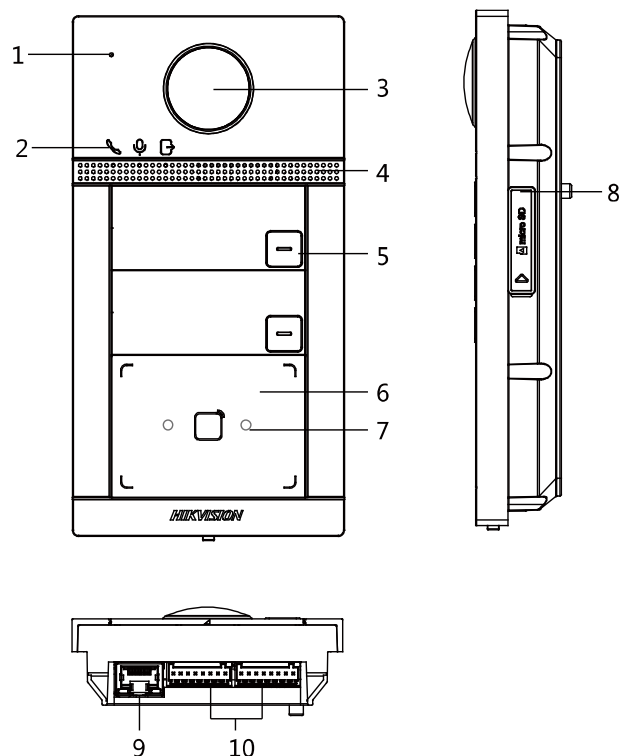

Card capacity	Max. 10000
User capacity	Max. 2000
Linked Indoor station	2
Linked sub door station	Max. 16
Linked doorphone	Max. 8
Protocol	ISAPI, RTSP, STMP, SNMP
Unlock door	Unlock by presenting cards, unlock via Client Software, unlock via App, unlock via indoor station

General	
Protection level	IP65, IK08
Indicator	3
Power supply	IEEE802.3af, standard PoE 12 VDC
Power consumption	< 10 W
Working temperature	-40° C to 53° C (-40° F to 127.4° F)
Working humidity	10% to 95%
Installation	Flush mounting
Dimension	174 mm × 91 mm × 29 mm

Available Model

DS-KV8213-WME1(B)/Flush

Appearance and Interfaces

No.	Description	No.	Description
1	Microphone	6	Card Reading Area
2	Indicator	7	IR Light
3	Camera	8	MicroSD Card Slot &